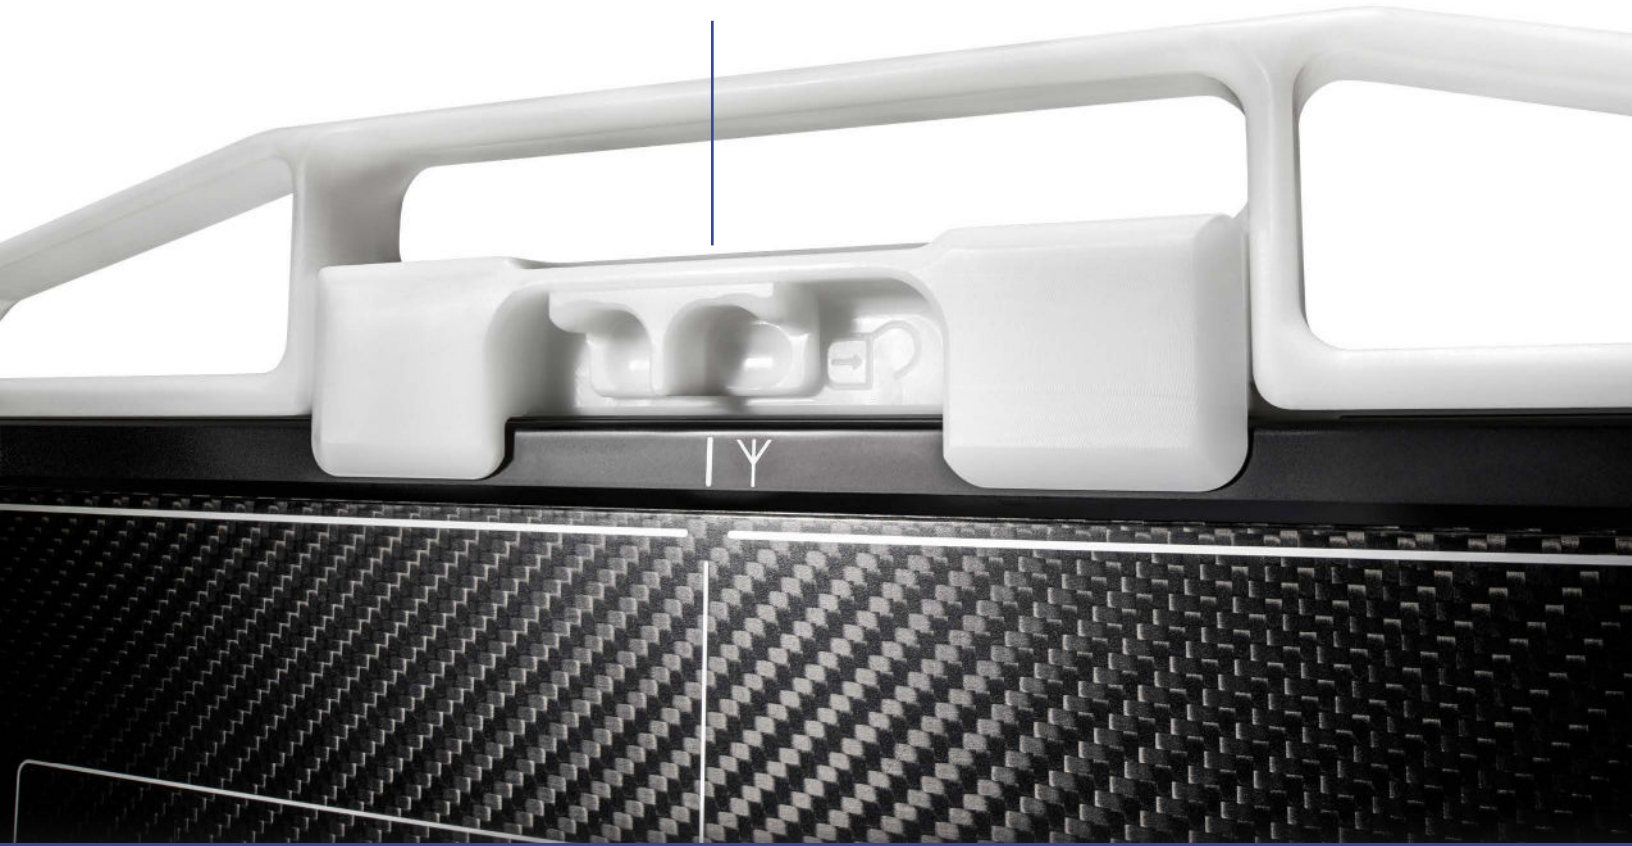

Reina Imaging's **Gemini™** twin locking design gives you peace of mind, stability and security – ensuring your detector is locked in place no matter how your **Mobile DRP Holder** is positioned.

GEMINI™ TWIN LOCKING DEVICE

Peace of mind, stability and security.

Every customer has unique requirements. Whether you are an OEM, dealer or end user, Reina Imaging has a dedicated team that can help. Together, we'll work to understand and create solutions for your particular needs. Contact us to get started with your free consultation today.

ReinaImaging CE

Safer • Protective • Preferred Radiology Accessories

www.reinaimaging.com

customer_service@reinaimaging.com